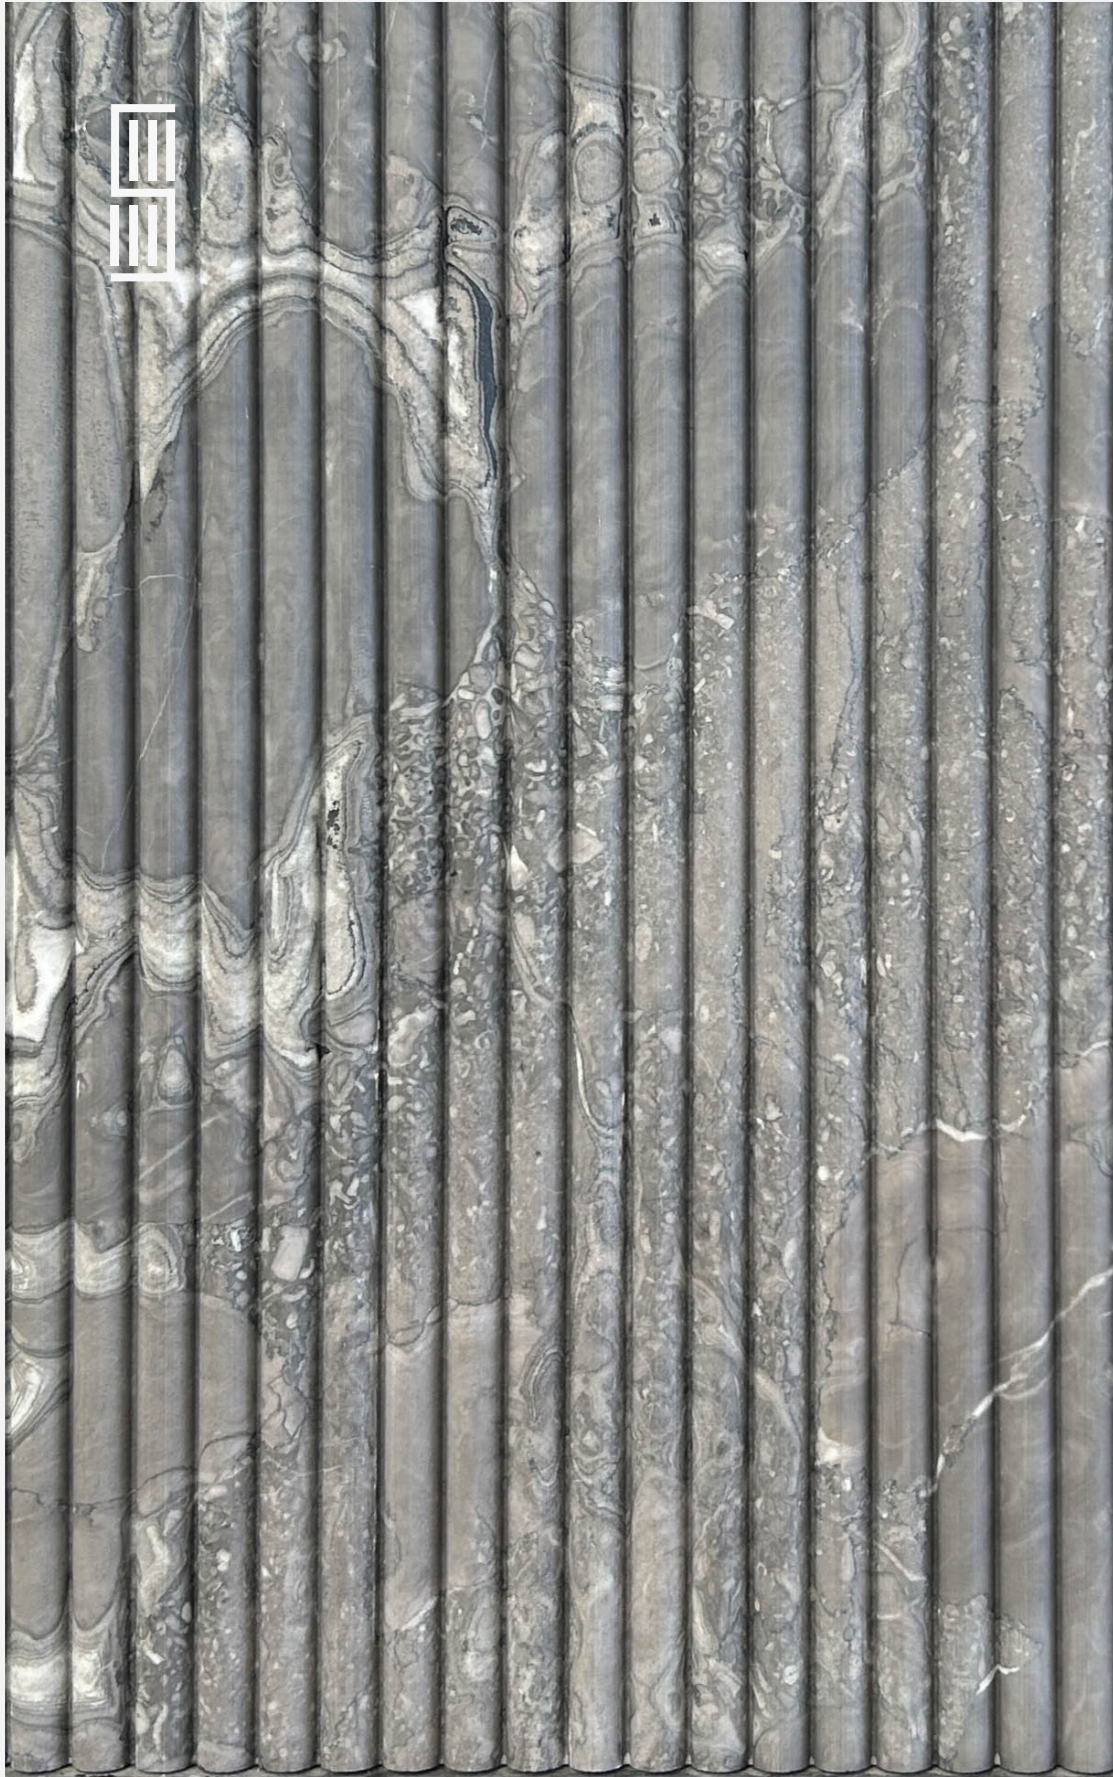

Nomenclature

Block

Slabs

Tiles

Paving

Gray River

Gray River marble offers both versatility and durability, ideal for bookmatching and various design styles. Its elegant gray tones blend effortlessly into modern and traditional interiors alike. With natural charm and lasting appeal, it's a favorite among architects, designers, and homeowners. This marble elevates any space by adding timeless beauty, refined sophistication, and enduring elegance to both residential and commercial environments.