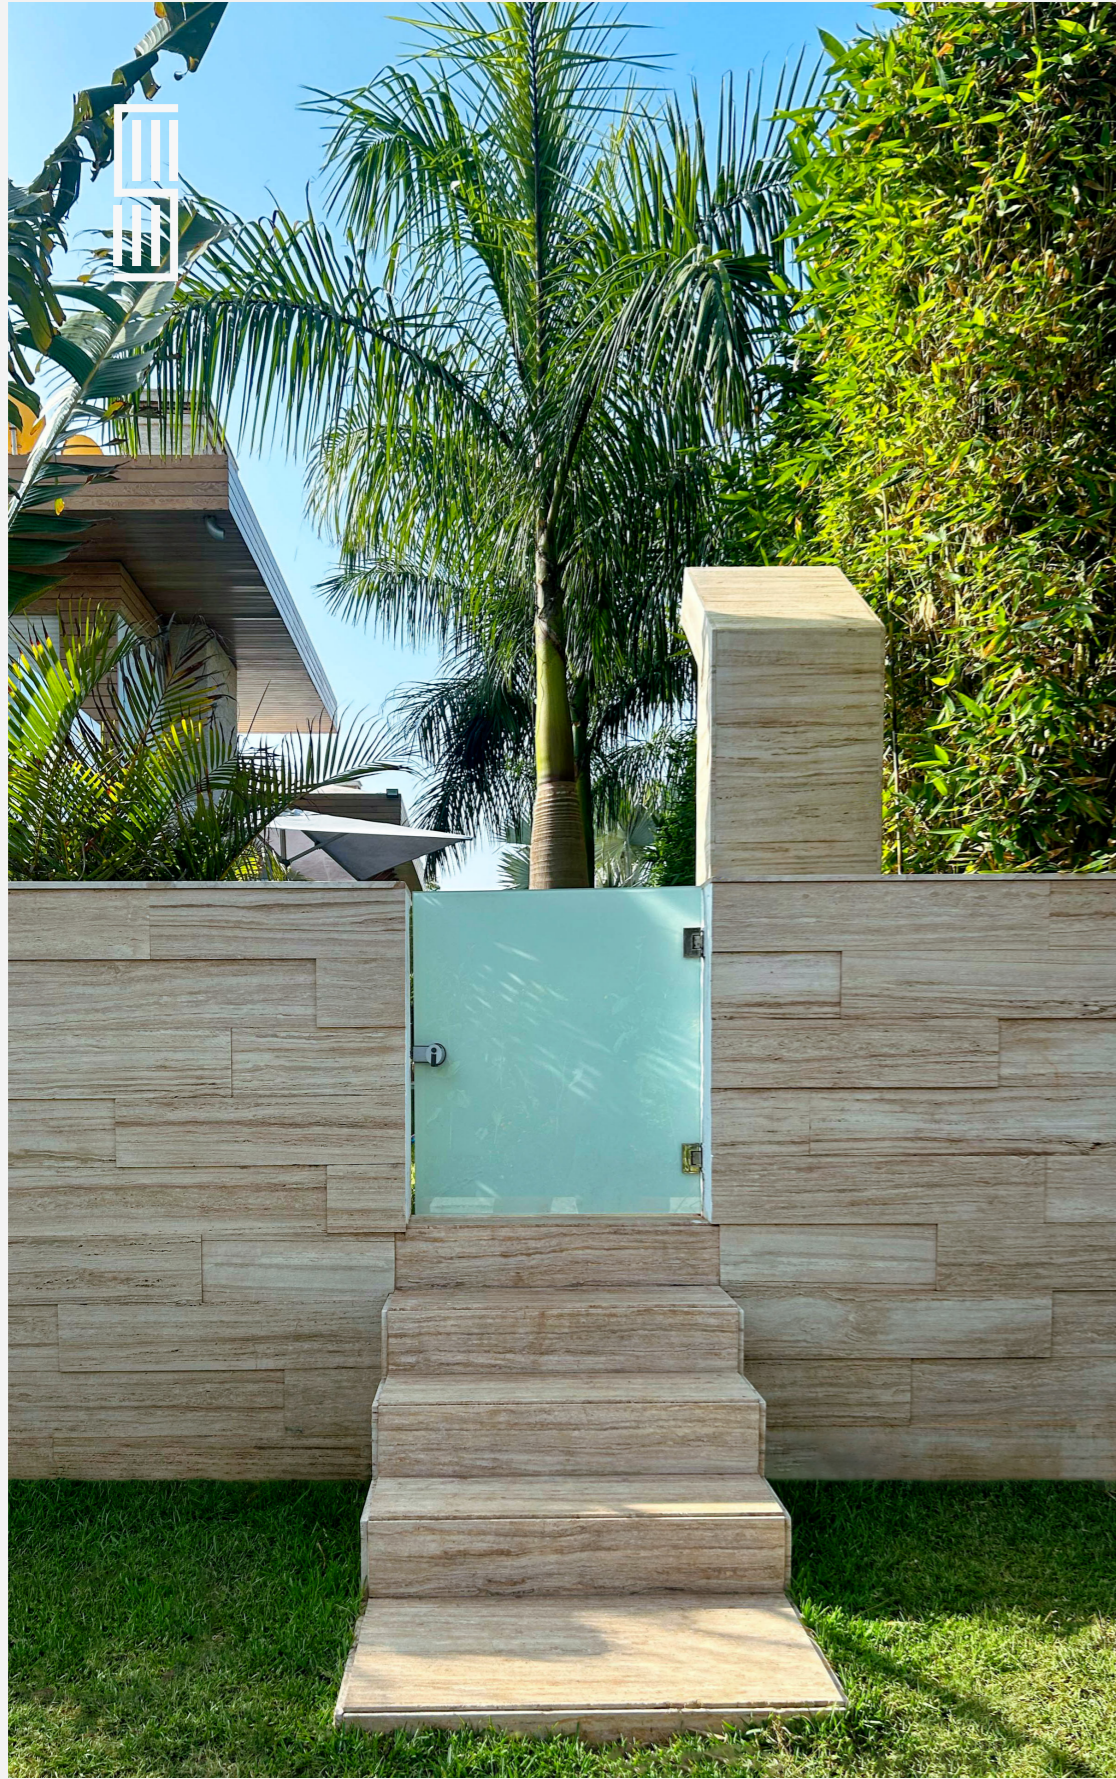

Nomenclature

Block

Slabs

Tiles

Paving

Colors of Morocco

Travertine Vein-Cut

Moroccan Travertine with Vein-Cut is ideal for indoor and outdoor use, adding sophistication to any design. Its organic charm and unique veining create a natural yet refined appearance. Durable and versatile, this travertine is a favorite among designers, offering timeless elegance that complements many architectural styles and enhances both classic and modern spaces with lasting beauty.

Nomenclature

Block

Slabs

Tiles

Paving

Travertine Cross-Cut

Moroccan Travertine Cross-Cut is perfect for floors, walls, and decorative accents, adding subtle elegance to any space. The distinctive cross-cut pattern highlights its natural beauty, creating a sophisticated look that complements both contemporary and traditional settings. Known for its versatility and timeless appeal, this travertine remains a favored choice among designers and homeowners seeking to elevate their interior and exterior designs with refined style.