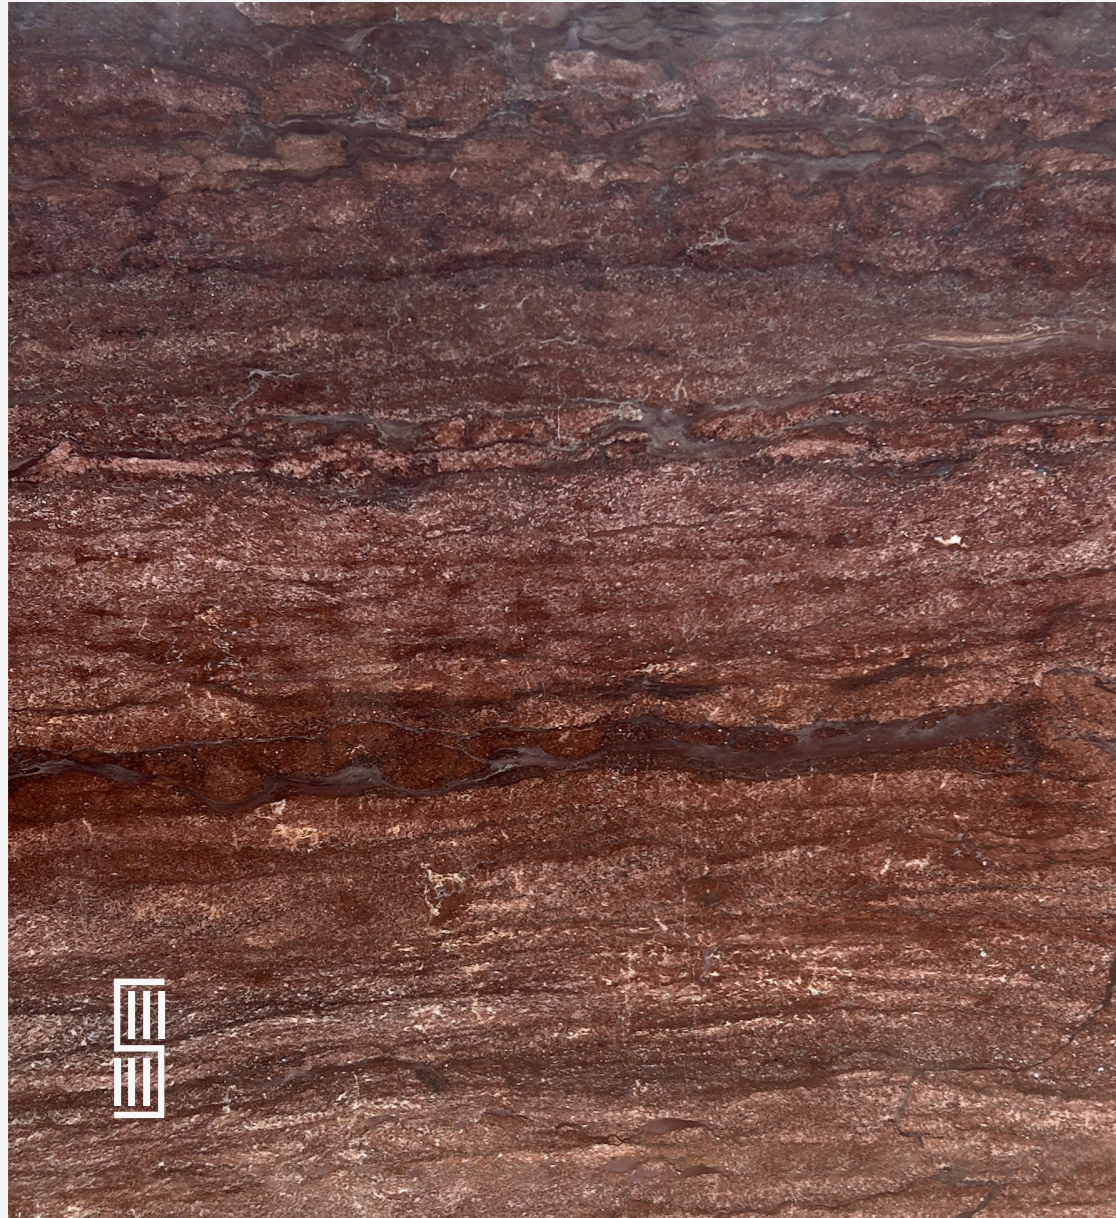

Red Medina

Red Medina is a striking Moroccan marble that showcases nature's artistry with bold crimson and deep burgundy tones. Sourced from Morocco's rugged landscapes, it brings dramatic flair and timeless beauty to any setting. Its rich color palette and unique character make it an exceptional choice for enhancing both modern and classic interiors with sophistication, elegance, and an unmistakable sense of luxury.

Nomenclature