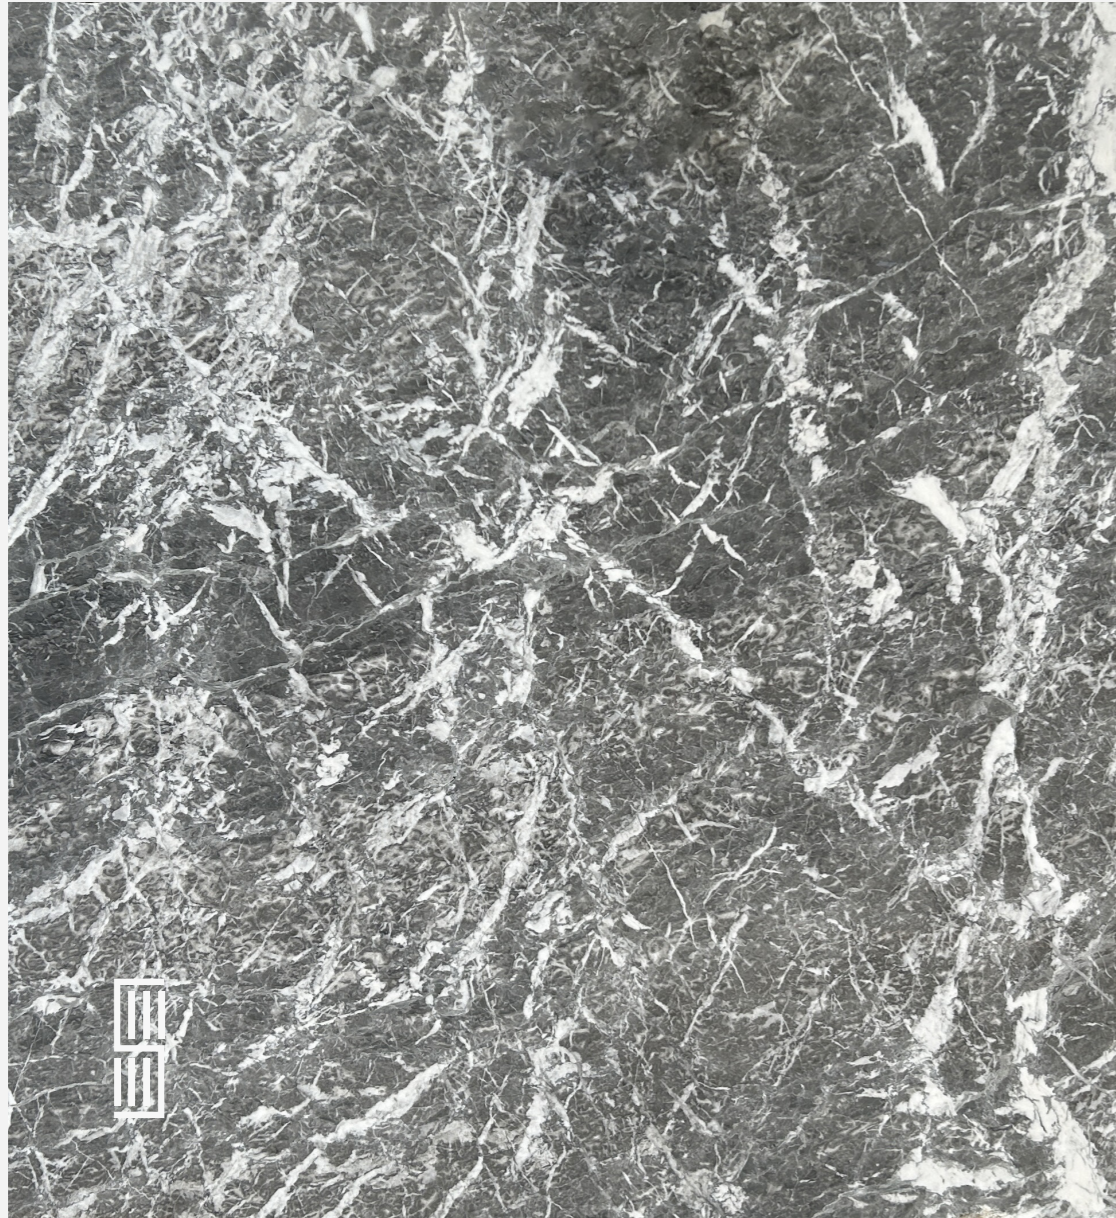

New Grigio Carnico

The New Grigio Carnico marble captures Morocco's natural beauty with a rich gray base and white veining. This striking contrast creates a unique and artistic character in every slab. Sourced from our quarry, it brings a sophisticated, eye-catching element to interiors. Ideal for both modern and classic spaces, this marble adds elegance, depth, and timeless appeal, elevating residential and commercial designs alike.

Nomenclature