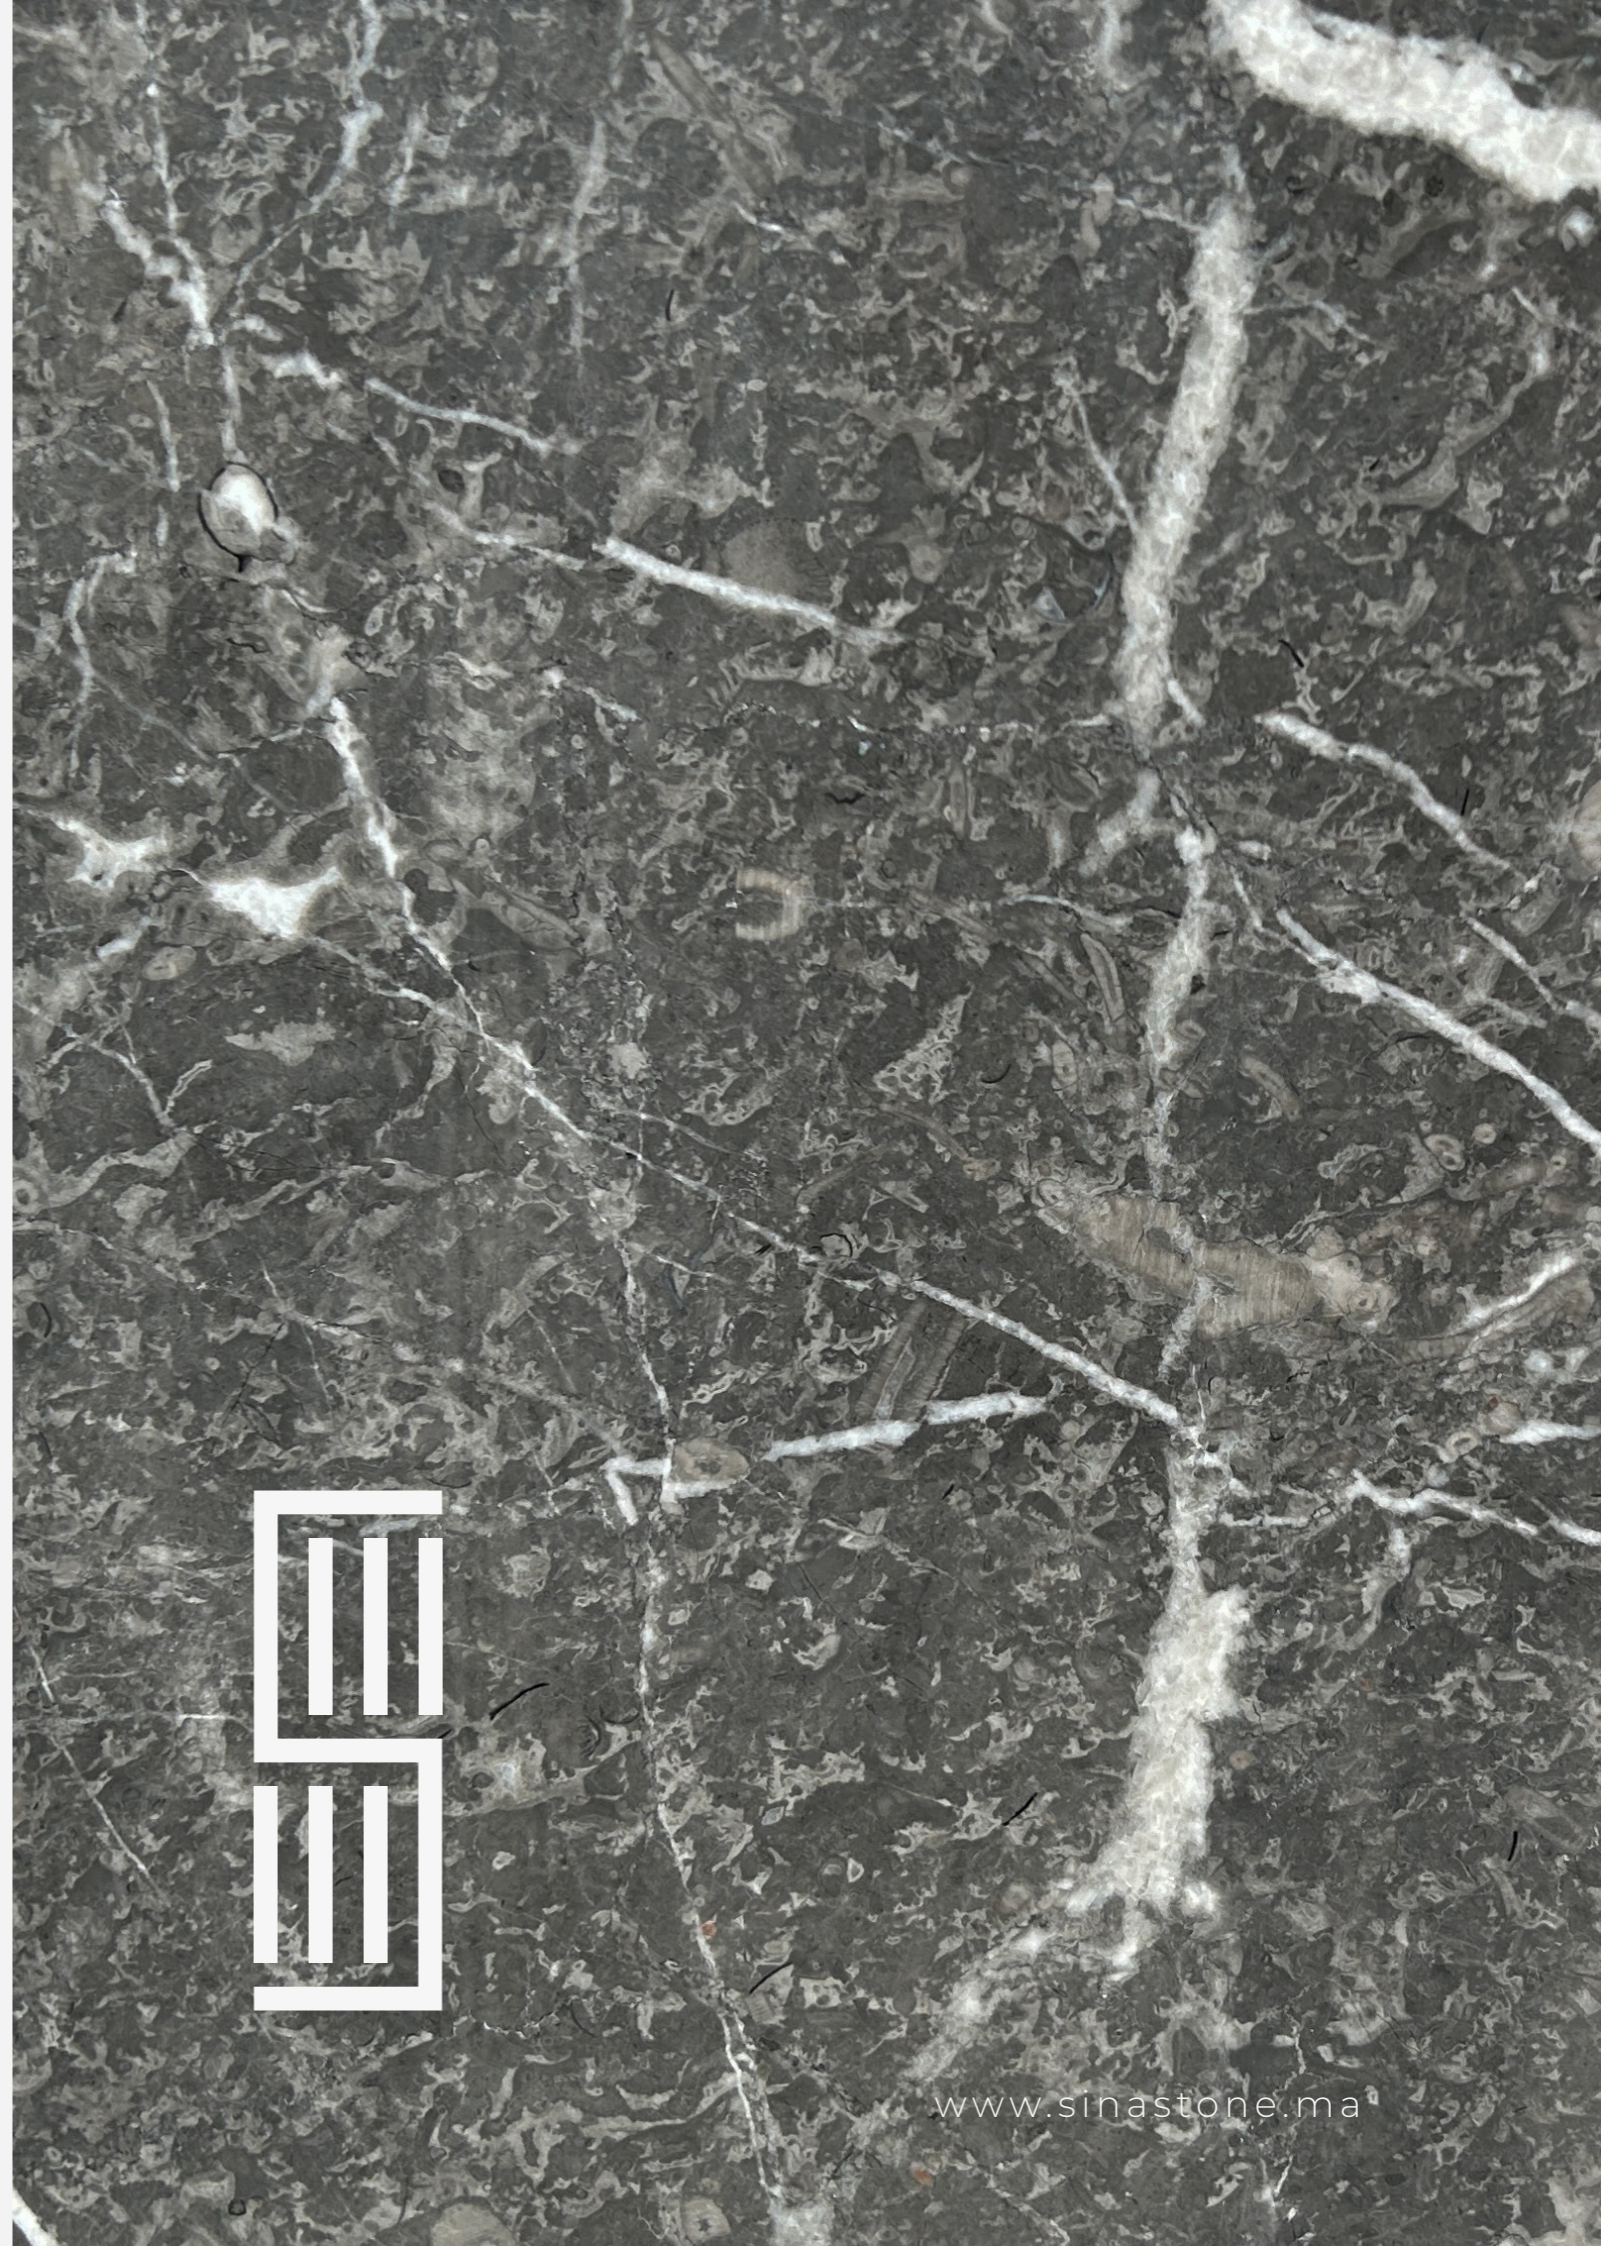

Bold Gray

Bold Gray marble reflects Morocco's natural beauty and artisanal craftsmanship. Featuring subtle gray tones and minimal white veining, it offers a refined, modern aesthetic. Sourced directly from our quarry, this marble serves as a distinctive artistic canvas, ideal for various applications, from sleek contemporary interiors to sophisticated accents, bringing elegance, depth, and character to any space.

Nomenclature