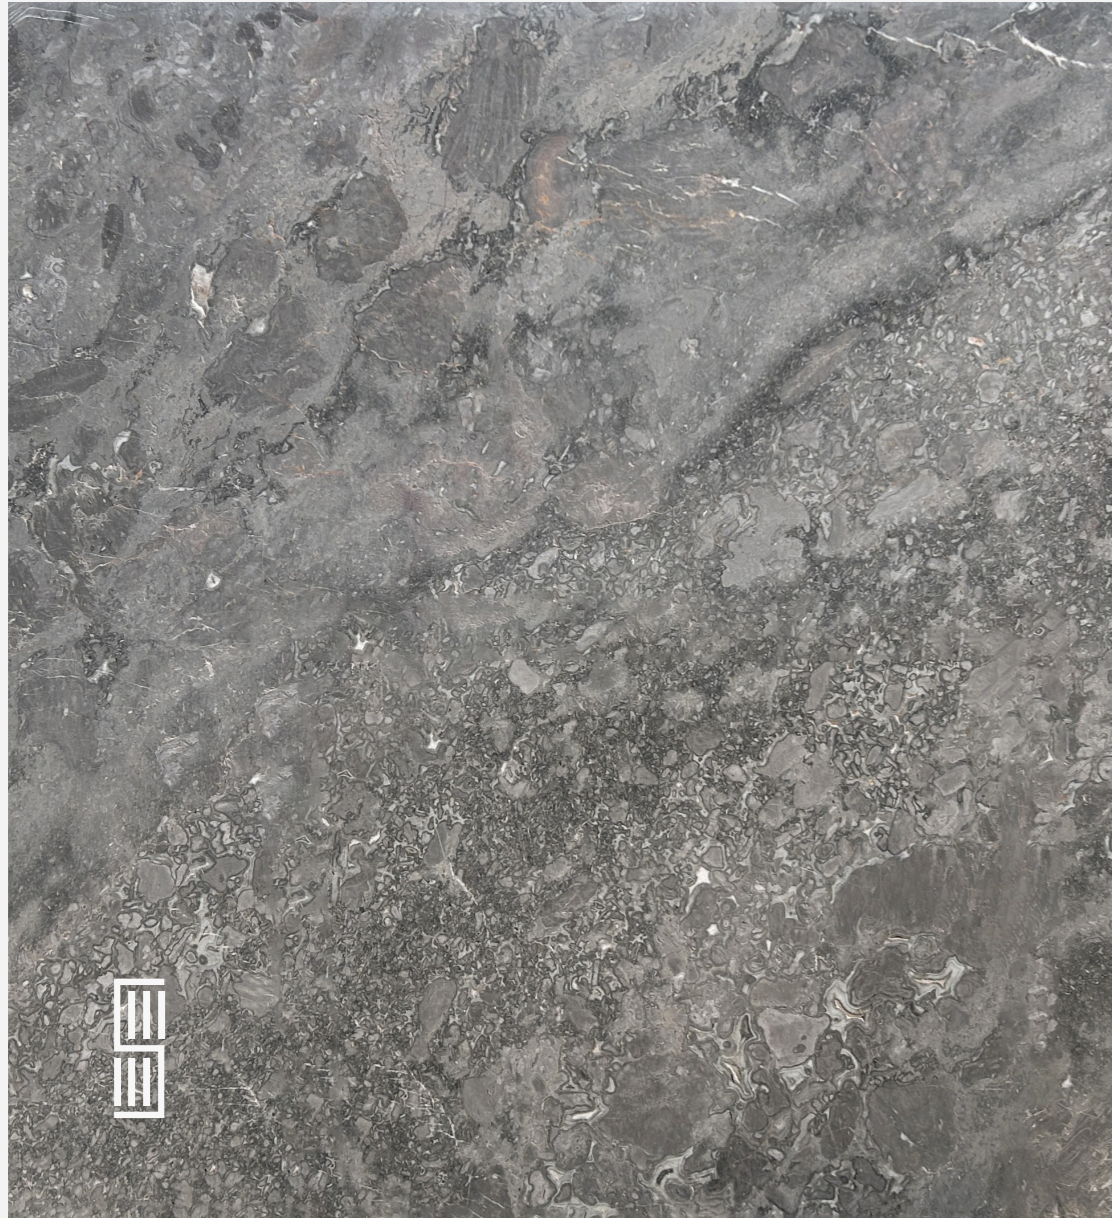

Nomenclature

Block

Slabs

Tiles

Paving

Gray Lido

The Gray Lido marble is a natural masterpiece, showcasing refined gray tones with subtle purple and gold reflections. Its surface reveals delicate fossils, adding unique depth and character. These elegant hues and textures dance gracefully, creating a sophisticated, timeless appeal. Perfect for any space, it brings beauty, finesse, and a touch of natural history to modern and classic interiors alike.