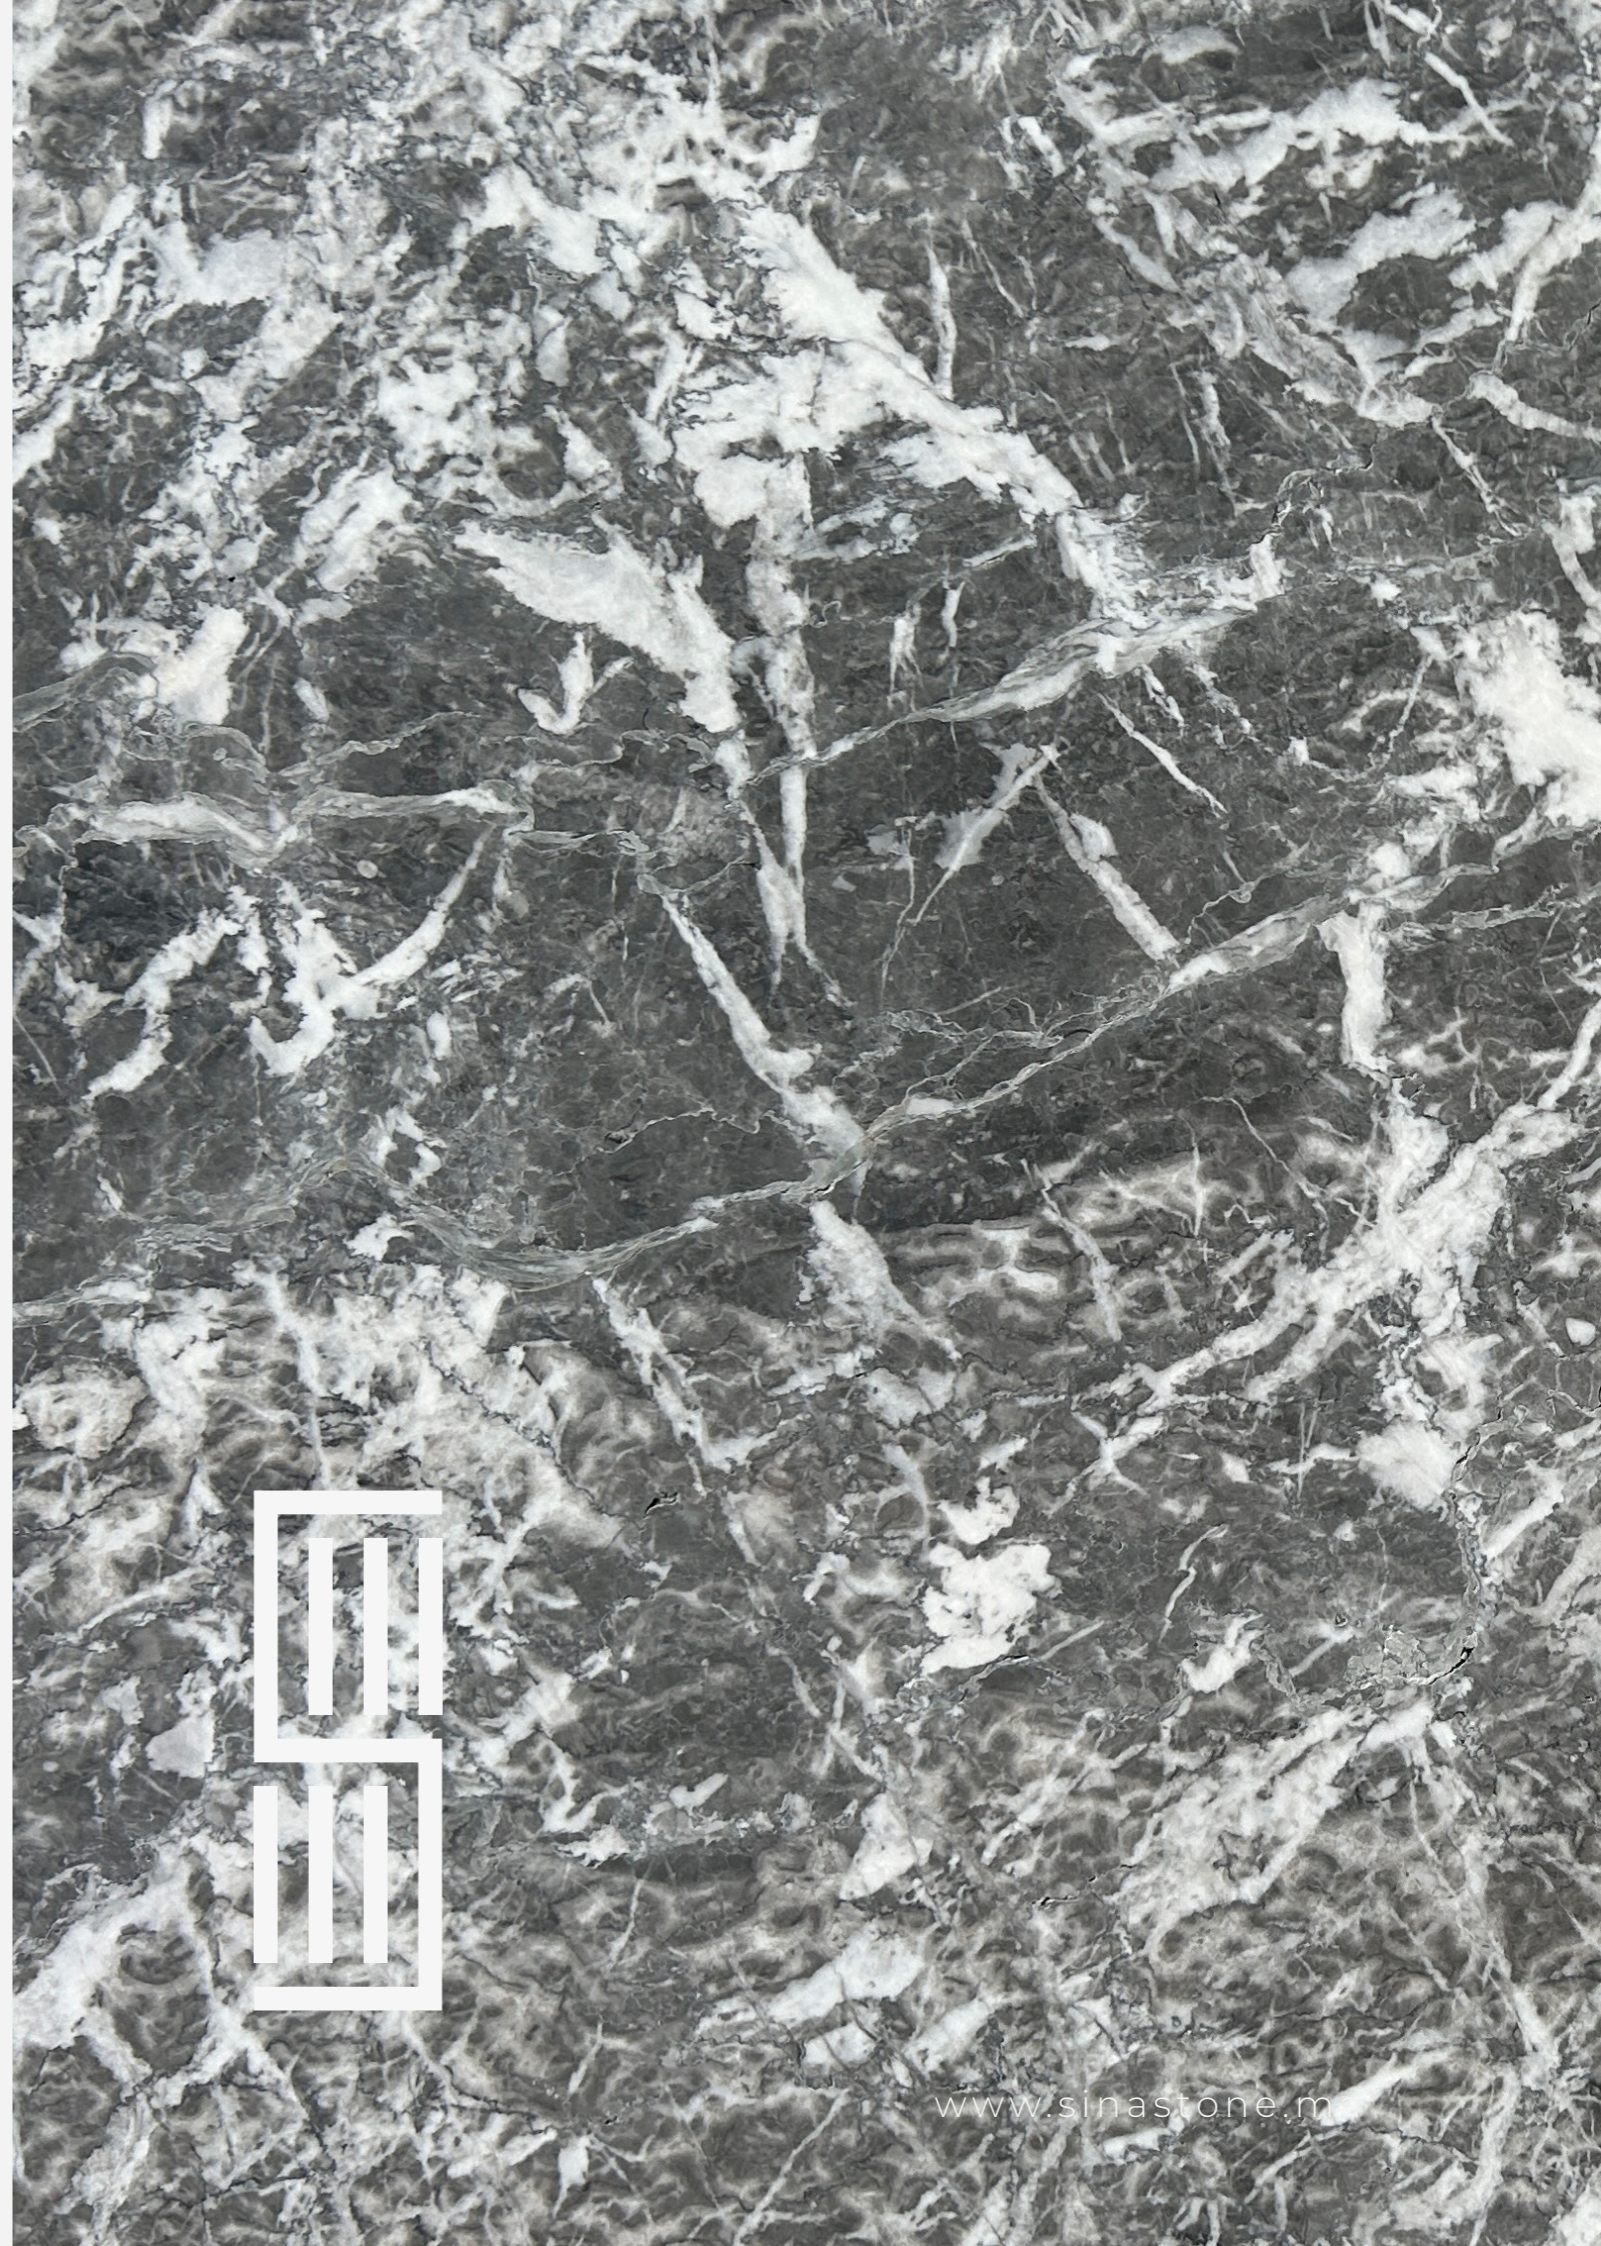

Nomenclature

Block

Slabs

Tiles

Paving

Bold Gray

Bold Gray marble reflects Morocco's natural beauty and artisanal craftsmanship. Featuring subtle gray tones and minimal white veining, it offers a refined, modern aesthetic. Sourced directly from our quarry, this marble serves as a distinctive artistic canvas, ideal for various applications, from sleek contemporary interiors to sophisticated accents, bringing elegance, depth, and character to any space.