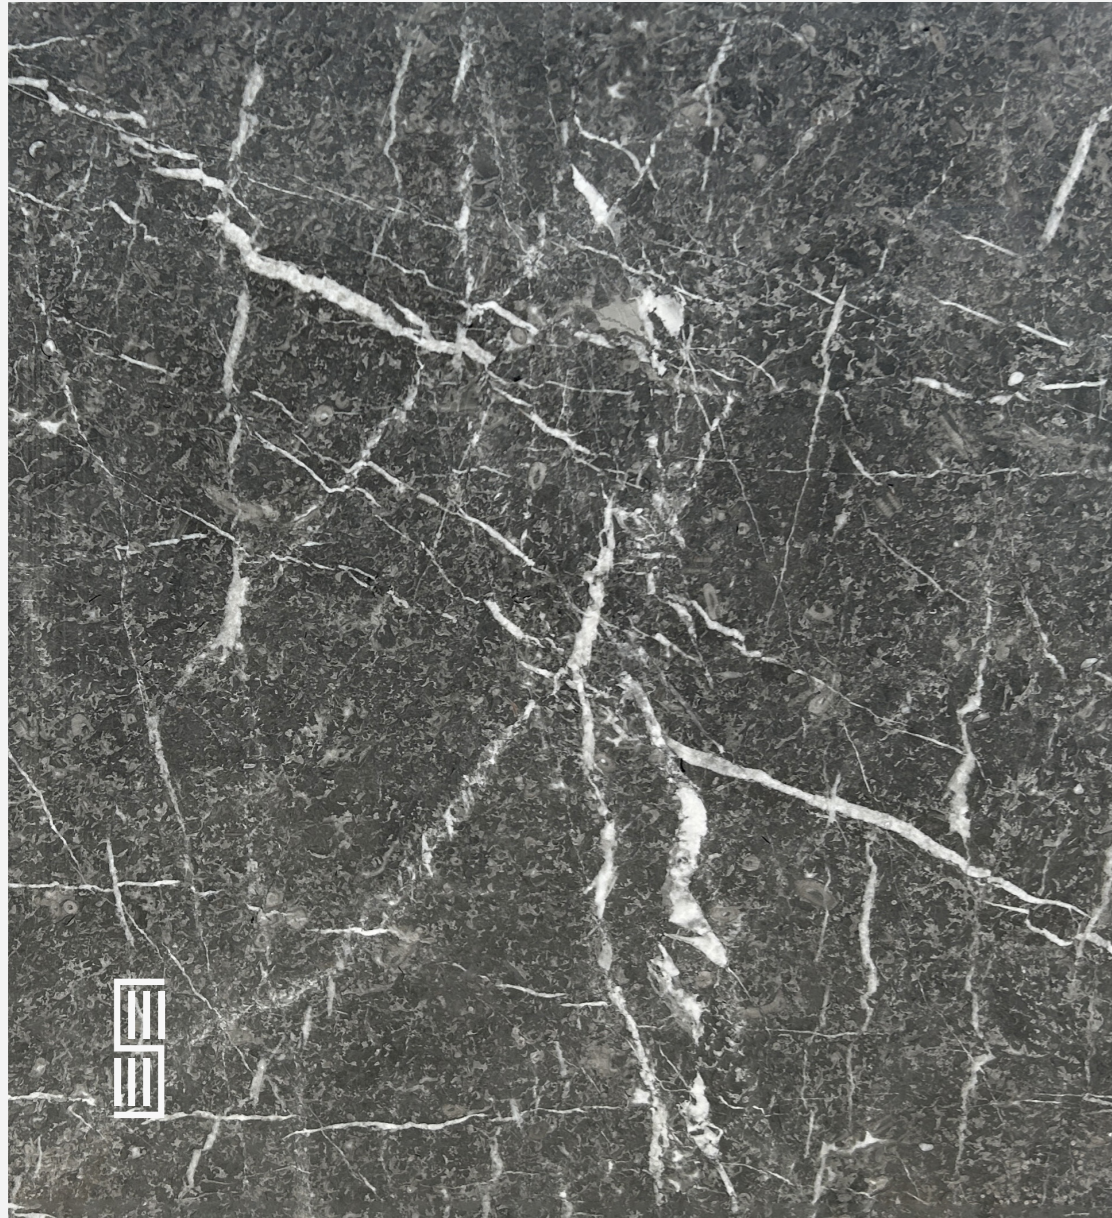

Nomenclature

Block

Slabs

Tiles

Paving

Bold Gray

Bold Gray marble reflects Morocco's natural beauty and artisanal craftsmanship. Featuring subtle gray tones and minimal white veining, it offers a refined, modern aesthetic. Sourced directly from our quarry, this marble serves as a distinctive artistic canvas, ideal for various applications, from sleek contemporary interiors to sophisticated accents, bringing elegance, depth, and character to any space.