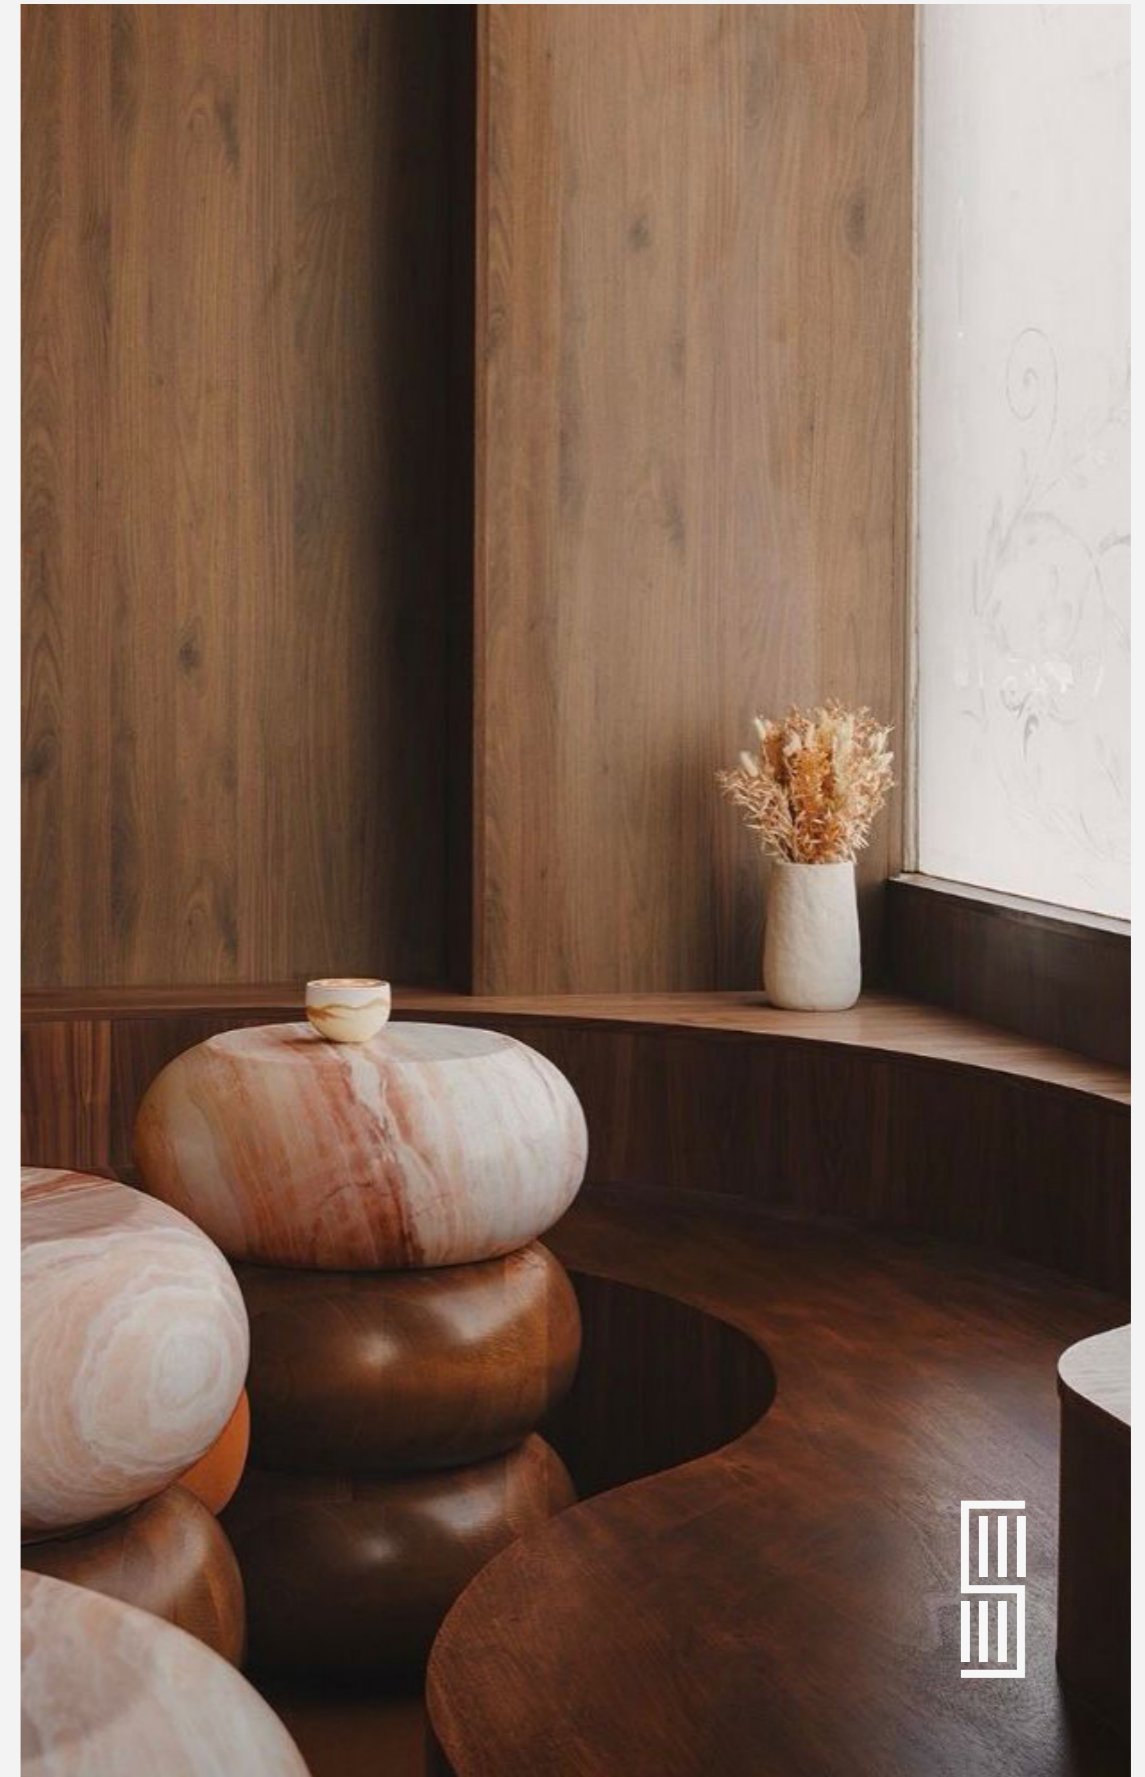

Nomenclature

Block

Slabs

Tiles

Paving

Celine Black

Discover the elegance of Celine Black, a marble that captivates with its deep, mysterious tones and natural luster. Perfect for flooring, wall cladding, countertops, and decorative accents, it brings an undeniable sense of luxury and distinction to any space. Its timeless appeal, durability, and refined character make it an exceptional choice for enhancing both modern and classic interiors with sophistication, elegance, and enduring beauty that never goes out of style.