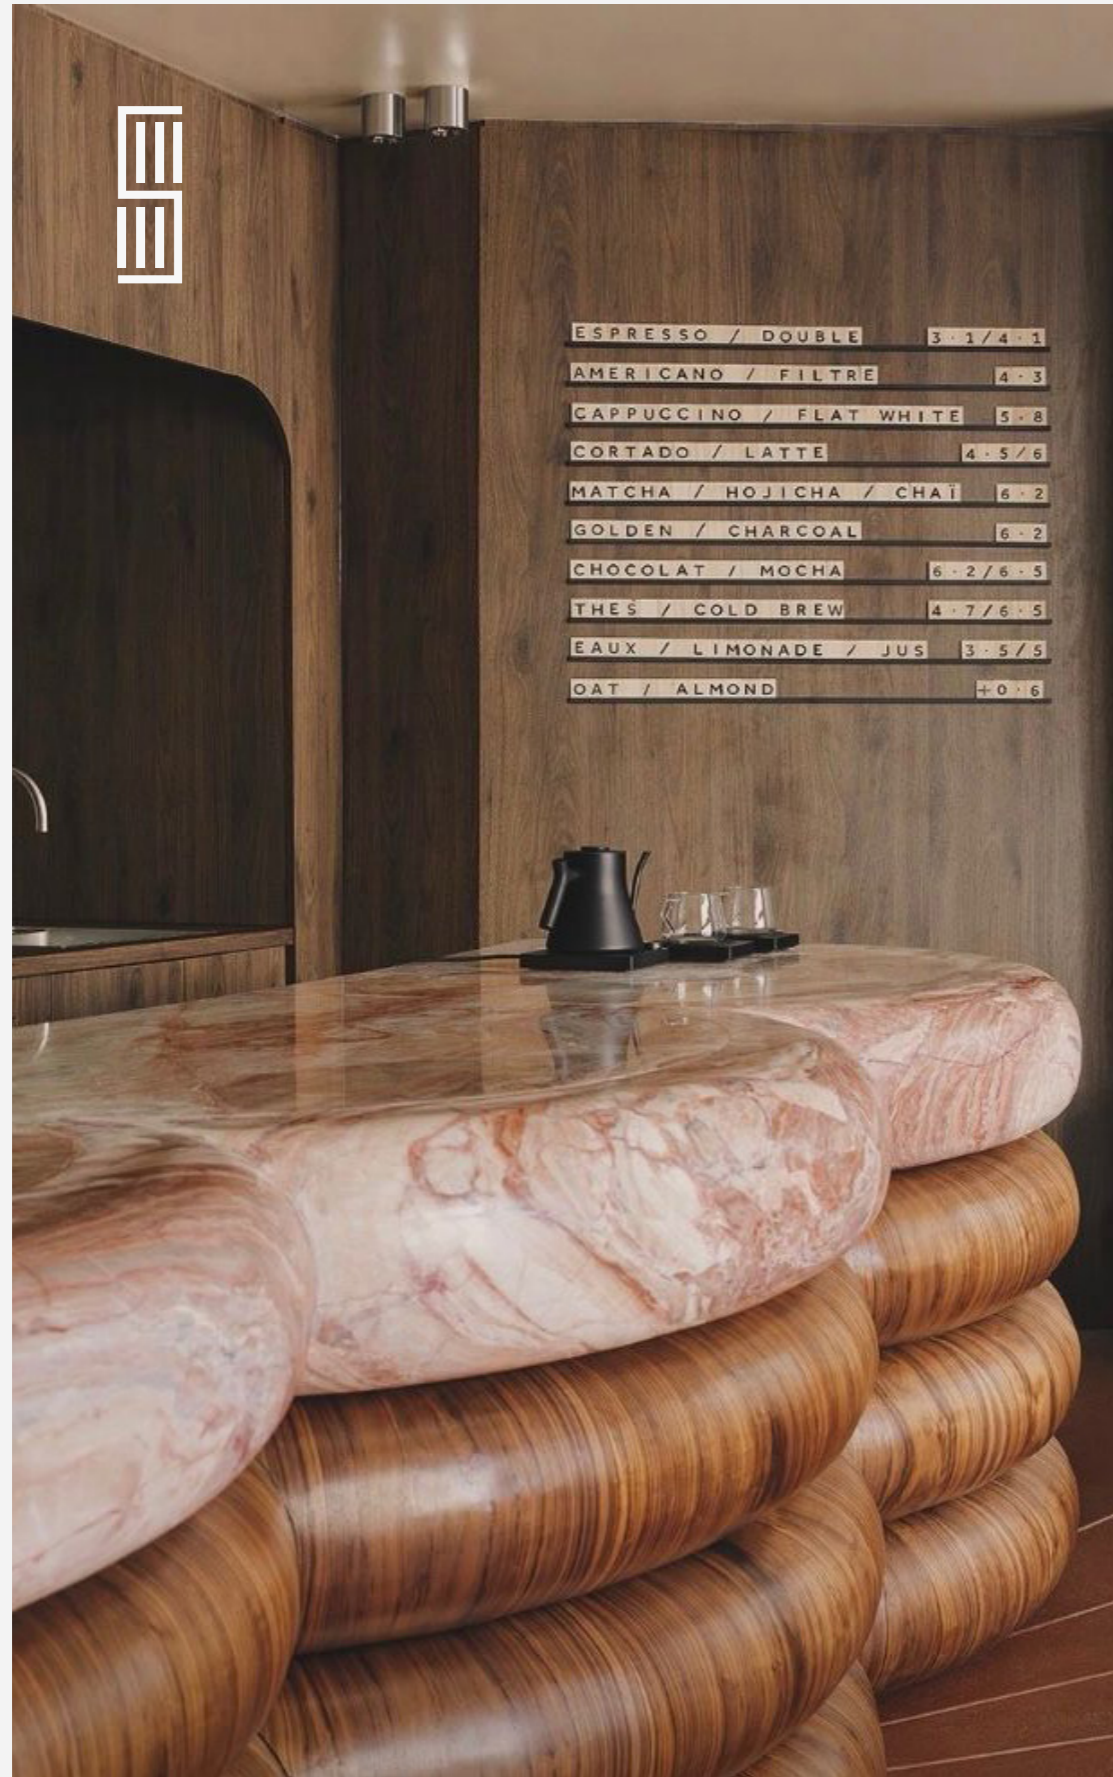

Nomenclature

Block

Slabs

Tiles

Paving

Celine Black

Discover the elegance of Celine Black, a marble that captivates with its deep, mysterious tones and natural luster. Perfect for flooring, wall cladding, countertops, and decorative accents, it brings an undeniable sense of luxury and distinction to any space. Its timeless appeal, durability, and refined character make it an exceptional choice for enhancing both modern and classic interiors with sophistication, elegance, and enduring beauty that never goes out of style.