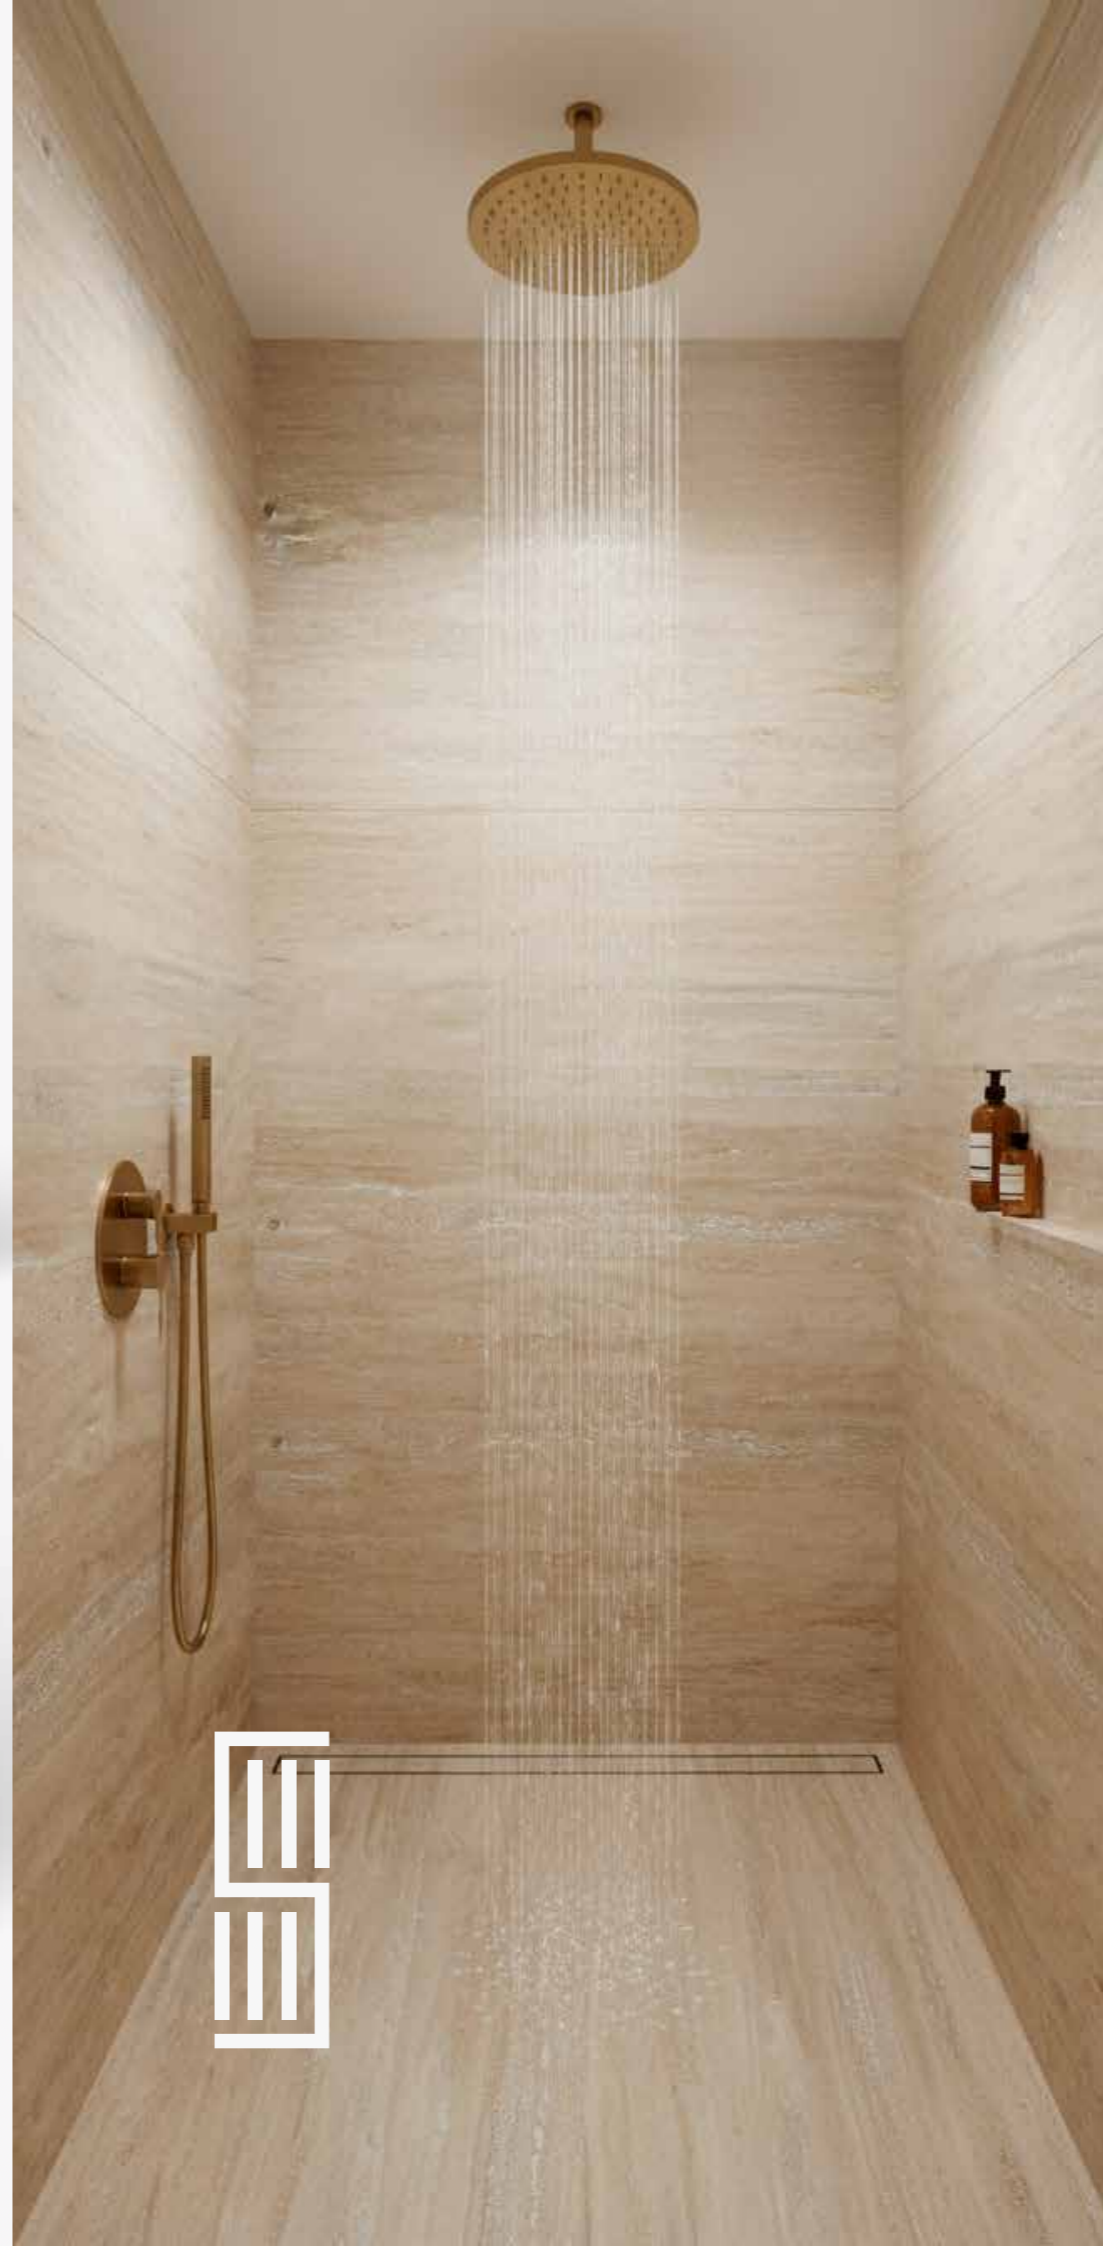

Dark Sea

216

217

www.sinastone.ma

Travertino Silver Light

Travertino Silver Medium

220

221

www.sinastone.ma

Travertino Stella

Travertino Classico Romano

Cross-Cut

224

225

www.sinastone.ma

Travertino Classico Romano

Vein-Cut

226

227

www.sinastone.ma

Travertino Silver

Treasures

07

Treasures is a luxurious collection of semi-precious stones, where each carefully selected slab showcases rare colors and unique patterns, blending natural beauty with artisanal excellence.