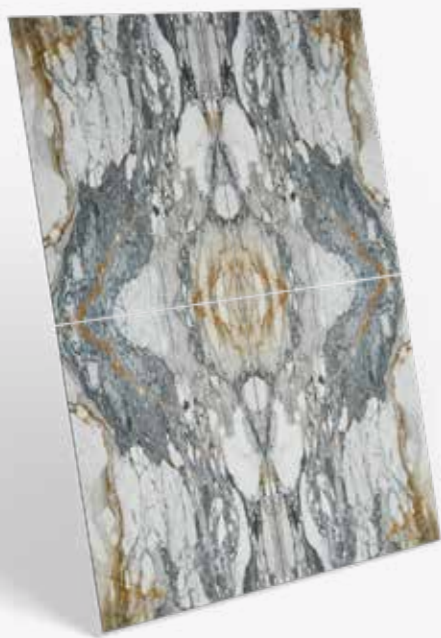

Calacatta Viola

Ceppo di Vagli

Calacatta Macchia Vecchia

Raffaello

Statuario Extra

05

Light

Welcome to our exclusive translucent stone collection, where vibrant colors and natural beauty transform any space, creating striking focal points that allow warm light to shine through.